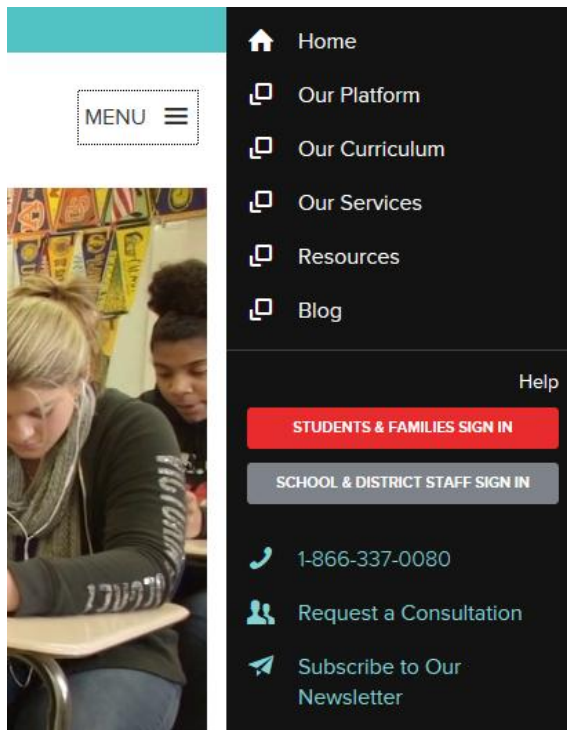

How to log on to Naviance at home or away from campus.

Go to [www.naviance.com](http://www.naviance.com)

on the right hand side is the **menu** option.

Click on **menu**.

Next select **Students & Families Sign In**